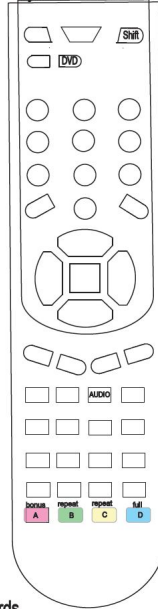

Replacement SAMSUNG Remote Control AK59-00149 BD-F5500

www.TVremotes.com.au

Original_SAMSUNG_52429779110a.jpg

BDE5300, BDF5100, BDF5500, BDH4500, BDH5500, BDJ5500, BDE5300/XY, BDF5100/XY, BDH5500/XY, BDJ5500/XY, BDE5300XY, BDF5100XY, BDF5500XY, BDH4500XY, BDH5500XY, BDJ5500XY, BD-F5500, BD-H4500, BD-H5500, BD-J5500, BD-E5300/XY, BD-F5100/XY, BD-F5500/XY, BD-H4500XY, BD-E5300XY, BD-F5100XY, BD-F5500XY, BD-H4500XY, BD-H5500XY, BD-J5500XY replacement SA

Please check the button layout below to ensure it is suitable for your needs.

The original AK59-00149A remote control is no longer available from SAMSUNG.

Requires 2 x AAA Batteries

Layout direct functions

Layout shift functions

Rest Decade