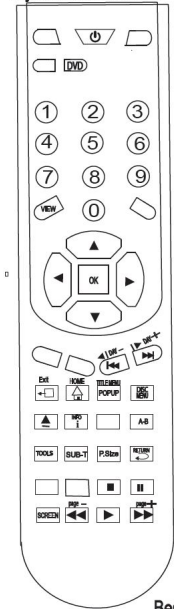

Replacement SAMSUNG Remote Control AK59-00149 BD-F5500

www.TVremotes.com.au

Original_SAMSUNG_52429779110a.jpg

BDE5300, BDF5100, BDF5500, BDH4500, BDH5500, BDJ5500, BDE5300/XY, BDF5100/XY, BDH5500/XY, BDJ5500/XY, BDE5300XY, BDF5100XY, BDF5500XY, BDH4500XY, BDH5500XY, BDJ5500XY, BD-F5500, BD-H4500, BD-H5500, BD-J5500, BD-E5300/XY, BD-F5100/XY, BD-F5500/XY, BD-H4500XY, BD-E5300XY, BD-F5100XY, BD-F5500XY, BD-H4500XY, BD-H5500XY, BD-J5500XY replacement SA

This remote control is a replacement remote control for SAMSUNG AK59-00149A remote controls, the original SAMSUNG remote control AK59-00149A.

No programming required, just add new batteries and the replacement remote control will operate.

Please check the button layout below to ensure it is suitable for your needs.

The original AK59-00149A remote control is no longer available from SAMSUNG.

Requires 2 x AAA Batteries

Layout direct functions

Layout shift functions

Rest Decade